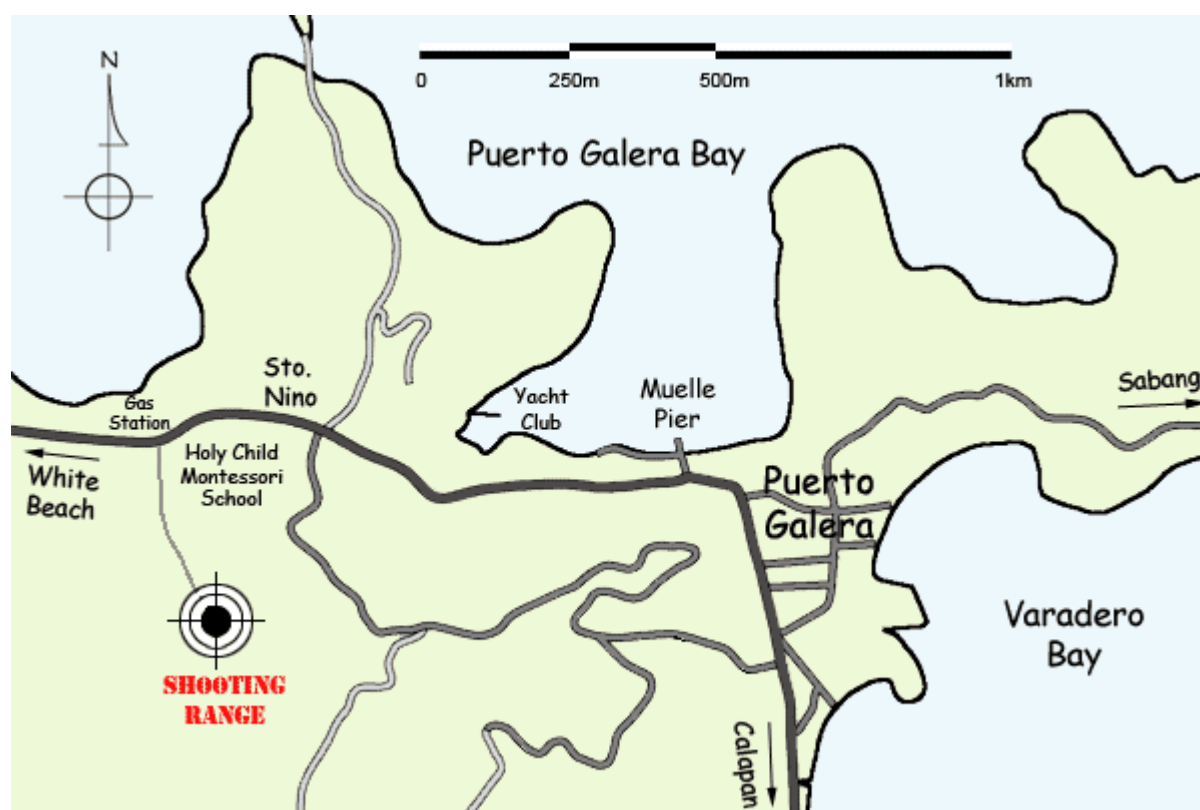

PUERTO GALERA SHOOTING RANGE

HOW TO GET HERE

Puerto Galera Shooting Range is located approximately 1km from Puerto Galera main town and 5 to 6km from Sabang and White Beach. From Puerto Galera main town (Poblacion) or Muelle Pier head towards White Beach. After approximately 1km look for a Shell gas station on the right side of the road¹. On the left you will see the Holy Child Montessori School. Take the 2nd entrance to the school and follow the track along the western boundary to the shooting range².

Notes for GPS users:

1. main road entrance gate is located at N13° 30.17' E120° 56.70'
2. the shooting range proper is located at N13° 30.01' E120° 56.75'
3. GPS data is expressed as degrees, decimal minutes. Datum is WGS84.

PUERTO GALERA SHOOTING RANGE
OPEN DAILY 10:00AM TO 6:00PM

Brgy. Sto. Nino, Puerto Galera, Oriental Mindoro, 5203 Philippines
Phone: (+63) 0918 5399007 Email: shoot@puertogalerarange.com
Internet: www.puertogalerarange.com